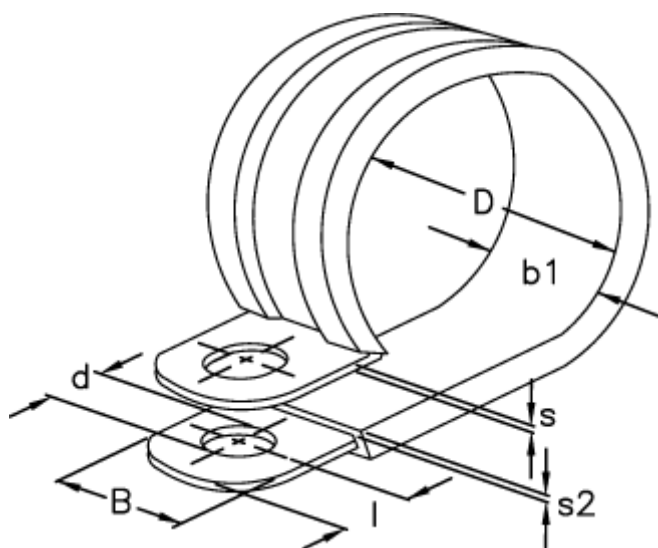

Article number: 029456112012

Description: Norma pipe retaining clip
RLGU 1. 12/12 W1

Measures

b1	= 15.0
d	= 6.4
Diameter D	= 12
l	= 6
s	= 0.8
s2	= 1.2
Width B	= 12